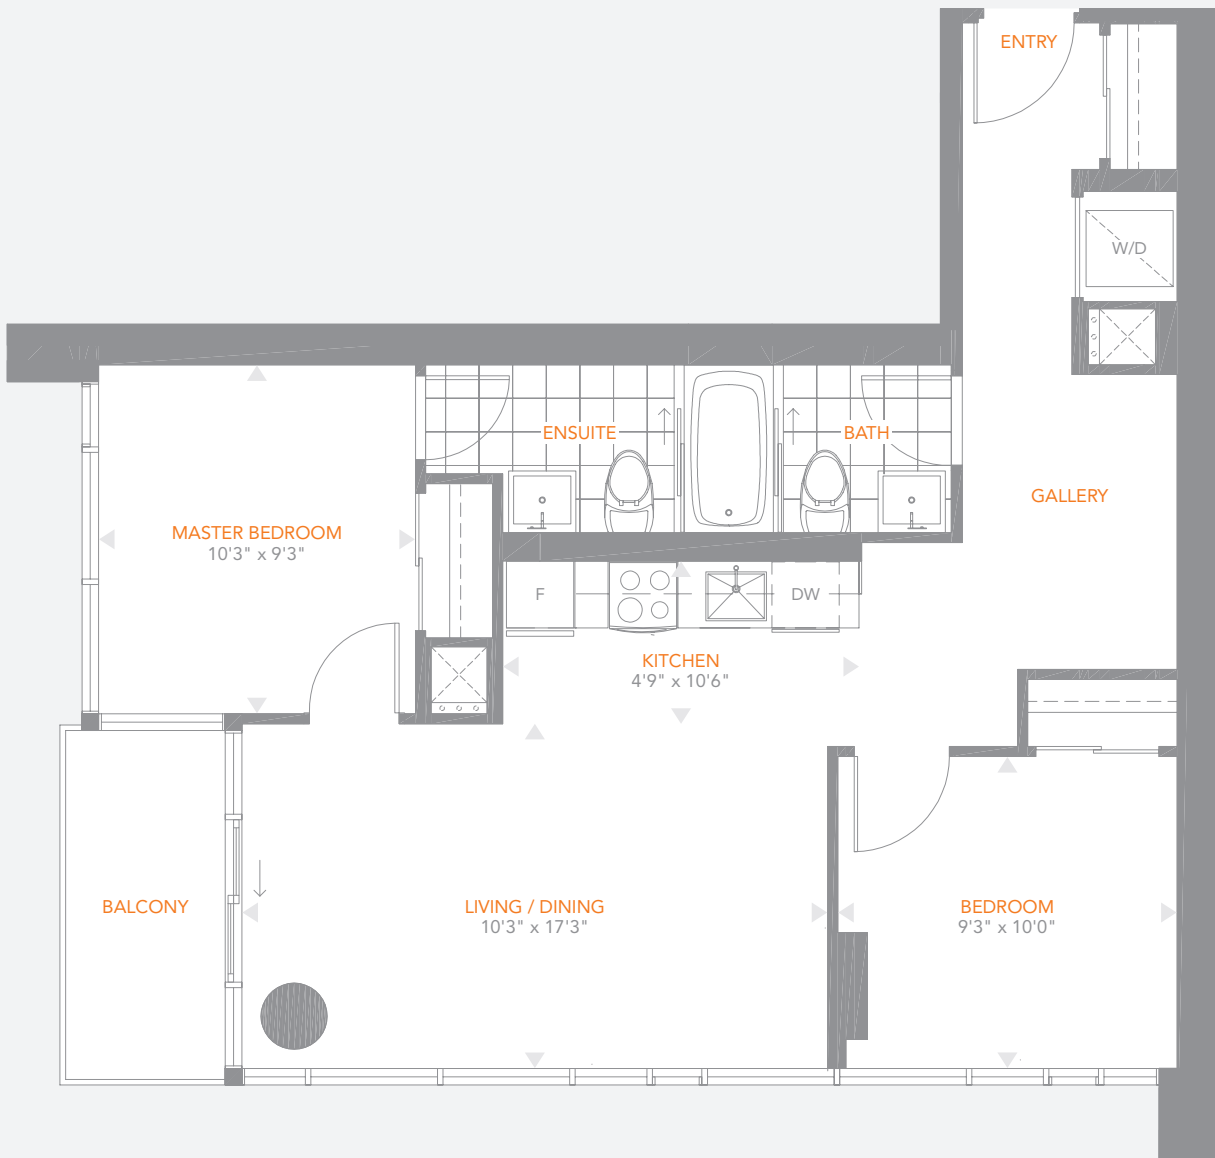

RESIDENCE 09

TWO BEDROOM (FLOORS 16-42)

832

 TOTAL SQ. FT.

782 SQ. FT. + BALCONY (50 SQ. FT.)

All areas and stated room dimensions are approximate. Sizes and specifications are subject to change without notice. Actual living area and balcony/terraces may vary from floor stated areas. All illustrations are artist's concept. E & O.E.